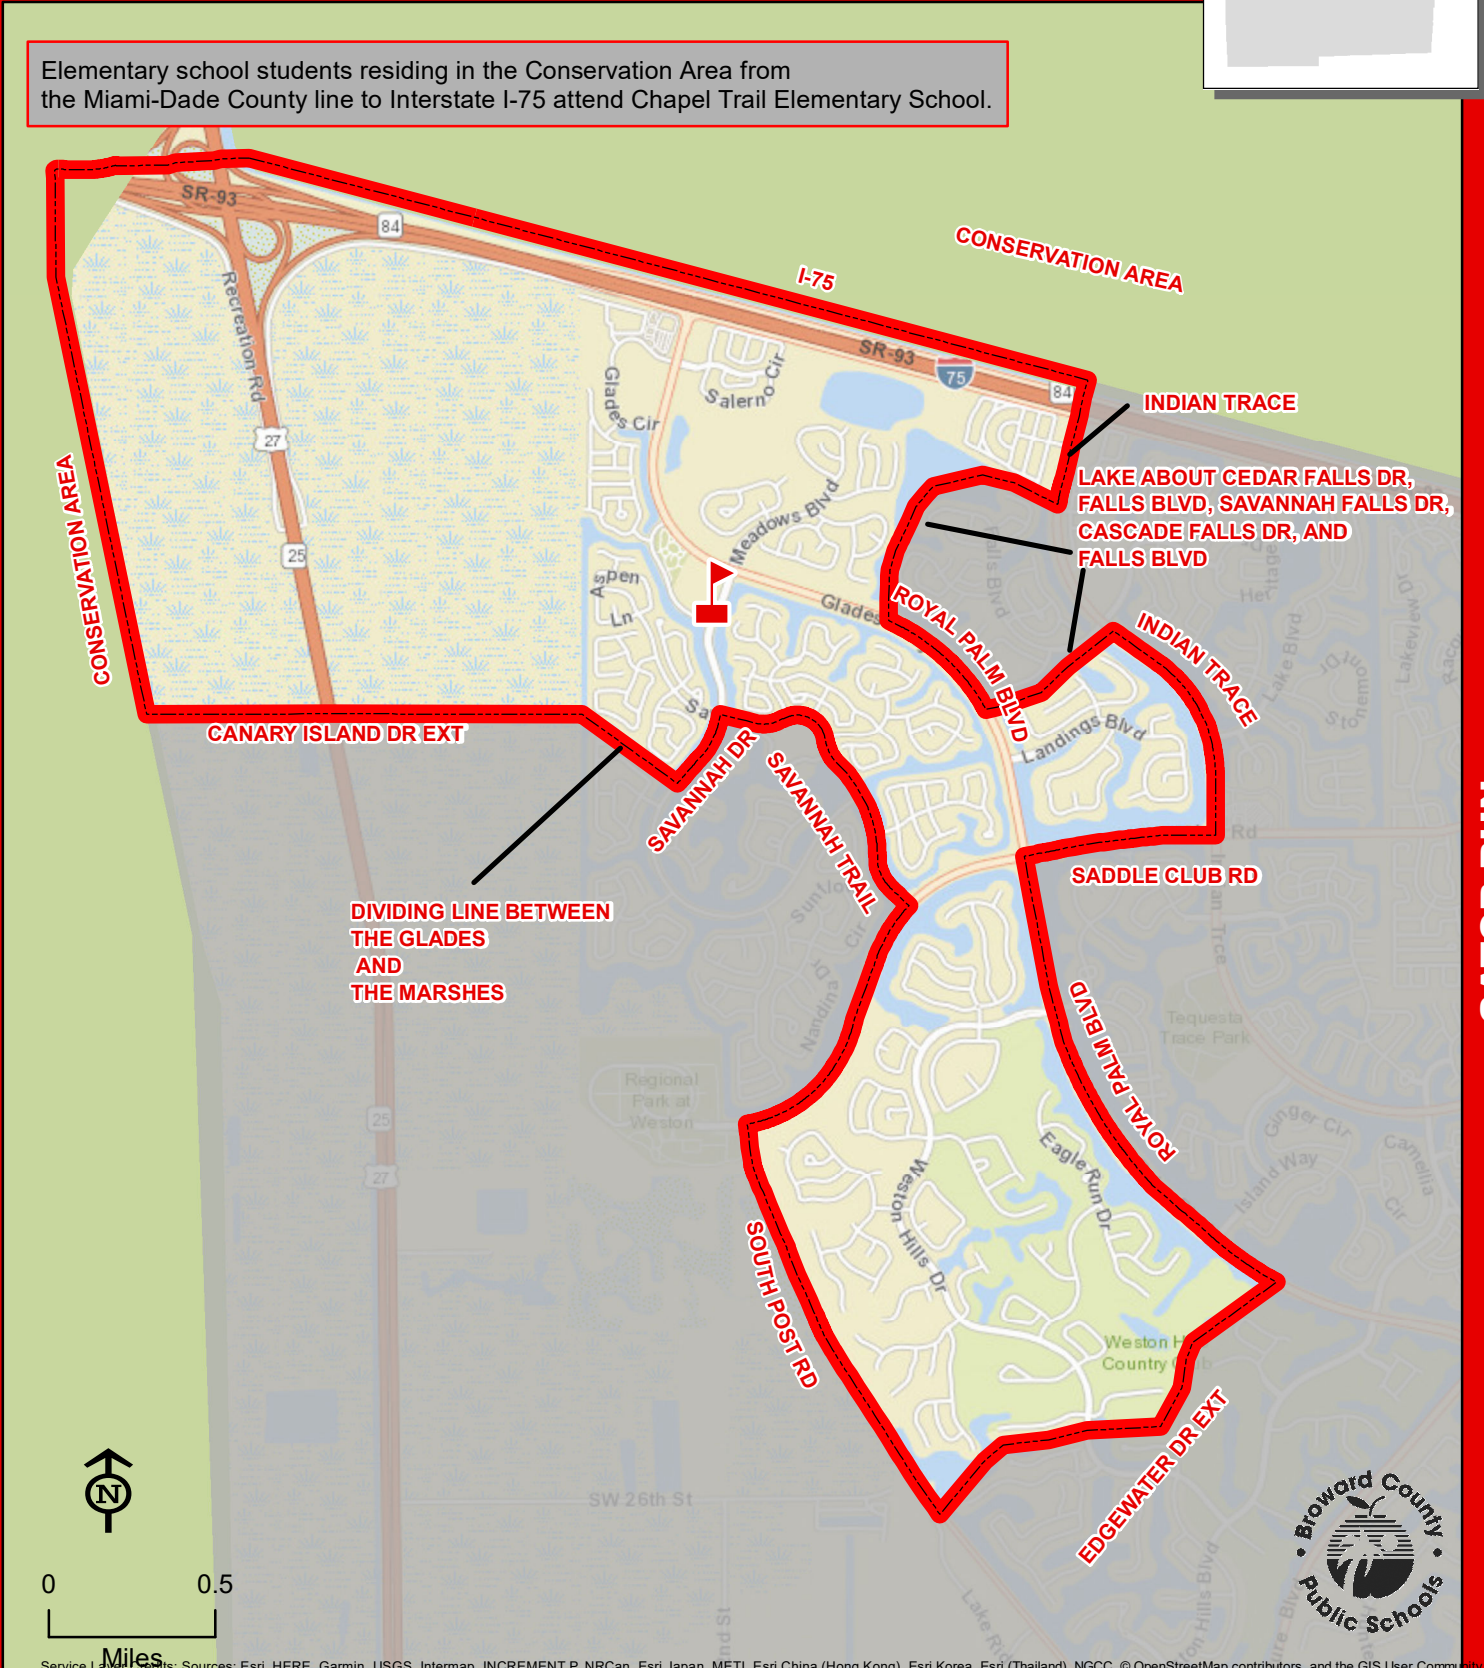

GATOR RUN ELEMENTARY SCHOOL

1101 ARVIDA PARKWAY
WESTON, FLORIDA 33327
754-323-5850

Elementary school students residing in the Conservation Area from the Miami-Dade County line to Interstate I-75 attend Chapel Trail Elementary School.

GATOR RUN

Service Layer Credits: Sources: Esri, HERE, Garmin, USGS, Intermap, INCREMENT P, NRCan, Esri Japan, METI, Esri China (Hong Kong), Esri Korea, Esri (Thailand), NGCC, © OpenStreetMap contributors, and the GIS User Community

THIS MAP IS FOR CONCEPTUAL PURPOSES ONLY AND SHOULD NOT BE USED FOR LEGAL BOUNDARY DETERMINATIONS